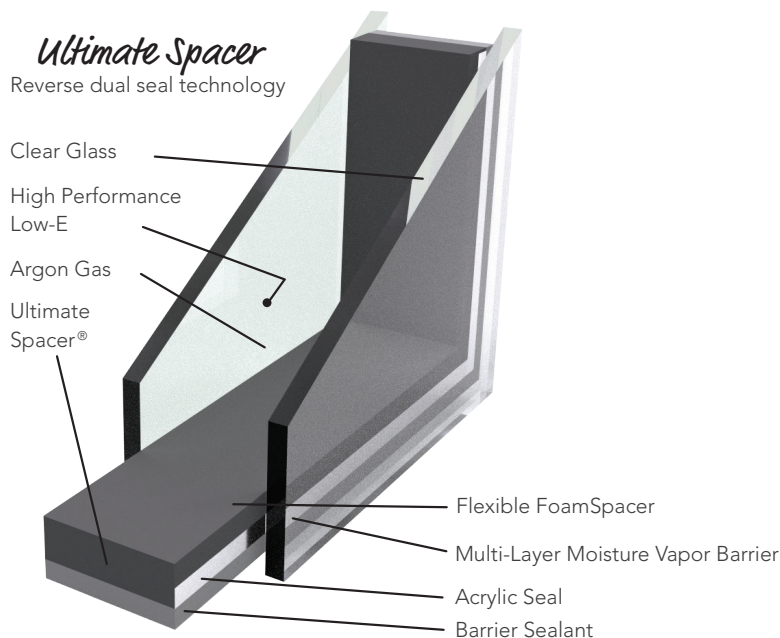

Always refer to our color selector for accurate color representation.

HARDWARE OPTIONS

SIGNATURE HARDWARE

MODERN HARDWARE

HARDWARE COLORS

Standard Finishes

Optional Finishes

Modern patio door hardware available in Aged Bronze and Satin Nickel.

GLASS PACKAGE

FEATURING WARM EDGE GLAZING SYSTEM

Most of your patio door is glass. That's why we use the Warm Edge Glazing System featuring Ultimate Spacer on all Pace Platinum patio doors. This gives you reduced heat loss, warmer glass temperature and reduced interior condensation.