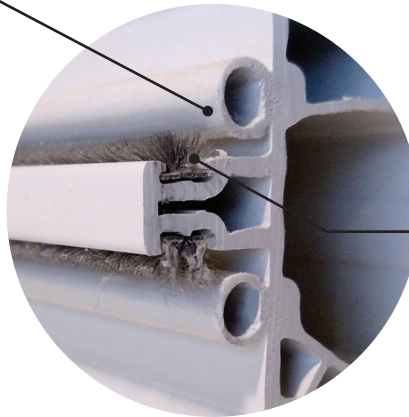

This insulation is used in certain vinyl extrusion cavities for even greater performance. Therefore, you can rest assured the patio door frame, along with the insulation are effectively regulating the temperature inside your home.

WEATHERSTRIPPING

Weatherstripping is a very important part of preventing air from coming into your home. Our patio doors have weatherstripping on the frame and sash, ensuring you get a good seal at the important locations where air could pass through.

Bulb Seal

Bulb seals are seamless closed-cell compression seals that prevent water from penetrating the foam cell structure. Its extruded skin provides a unique UV resistant barrier with design features that enhance the weatherstrip's sealing performance.