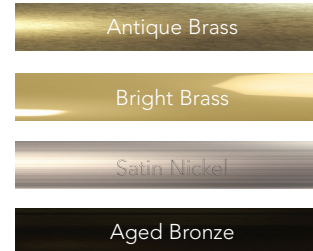

Test data is a result of sizes shown, configurations and lab conditions of a certified independent third party laboratory.

COLORS

Pace Platinum patio doors are available in appealing woodgrain interior colors, along with four popular exterior vinyl colors.

INTERIOR AND EXTERIOR VINYL COLORS

Classic Oak, Dark Oak, Traditional Cherry, White Woodgrain and Classic Bronze are laminated options.

EXTERIOR PAINT COLORS

SMOOTH CLADDING COLORS

Aluminum trim coil with mar-resistant smooth finish

Always refer to our color selector for accurate color representation.

HARDWARE OPTIONS

SIGNATURE HARDWARE

MODERN HARDWARE

HARDWARE COLORS

Standard Finishes

Optional Finishes

Modern patio door hardware available in Aged Bronze and Satin Nickel.